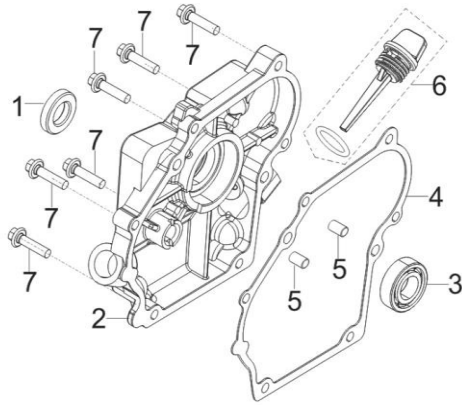

CRANKCASE. / GEAR ASSY, GOVERNOR.			
NO	ART	NAME	Q'TY
1	U100-00011	SEAL, OIL	1
2	U210-00015	BOLT, DRAIN PLUG	1
3	U210-00016	WASHER, FLAT	1
4	U080-00001	CRANKCASE SUBASSEMBLY.	1
5	U080-00002	BEARING DEEP GROOVE BALL	1
6	U080-00003	GEAR ASSY, GOVERNOR	1
7	U080-00004	ARM, GOVERNOR	1
8	U210-00019	WASHER, FLAT	1
9	U210-00020	PIN	1
10	U080-00005	SEAL, OIL	1

COVER SUBASSEMBLY, CRANKCASE			
NO	NAME	NAME	Q'TY
1	U100-00011	SEAL, OIL	1
2	U100-00018	COVER,	1
3	U080-00007	BEARING, DEEP GROOVE BALL	1
4	U080-00008	GASKET, CRANKCASE	1
5	U100-00021	PIN	2
6	U100-00022	DIPSTICK SUBASSEMBLY, OIL	1
7	U100-00023	BOLT	6

HEAD SUBASSEMBLY, CYLINDER / PLUG,SPARK			
NO	ART	NAME	Q'TY
1	U080-00009	HEAD SUBASSEMBLY, CYLINDER	1
2	U080-00010	GASKET, CYLINDER HEAD	1
3	U080-00011	COVER SUBASSEMBLY, CYLINDER HEAD	1
4	U080-00012	GASKET, CYLINDER HEAD COVER	1
5	U080-00013	TUBE, BREATHER	1
6	U210-00005	BOLT	3
7	U100-00006	BOLT	2
8	U210-00007	BOLT	2
9	U100-00007	PIN	2
10	U100-00008	BOLT, CYLINDER HEAD	4
11	U080-00014	PLUG, SPARK	1
12	U080-00015	SHROUD, CYLINDER BODY	1
13	U210-00060	BOLT	1
14	U210-00108	BOLT	1

ROD,CRANKSHAFT CONNECTING			
NO	ART	NAME	Q'TY
1	U080-00016	CRANKSHAFT ASSY.	1

RING SET,OIL / ROD,CRANKSHAFT CONNECTING			
NO	ART	NAME	Q'TY
1	U080-00017	RING ASSY, PISTON	1
2	U080-00018	CLIP, PISTON PIN	2
3	U080-00019	PISTON	1
4	U080-00020	PIN, PISTON	1
5	U080-00021	ROD, CONNECTING	1