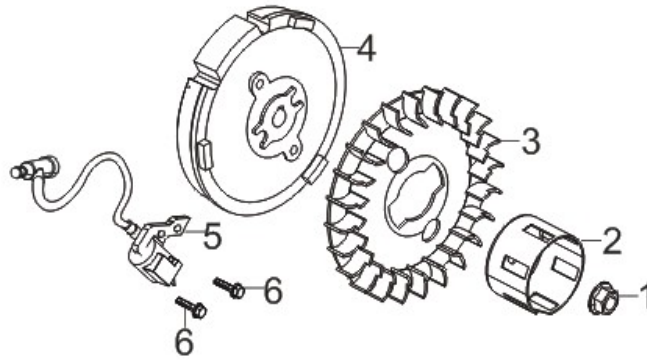

FLYWHEEL / IMPELLER / STARTER PULLEY / IGNITION COIL			
NO	ART	NAME	Q'TY
1	U100-00068	NUT, FLYWHEEL	1
2	U080-00038	PULLEY,STARTER	1
3	U080-00039	IMPELLER	1
4	U100-00071	FLYWHEEL SUBASSEMBLY	1
5	U080-00040	COIL, IGNITION	1
6	U100-00072	BOLT	2