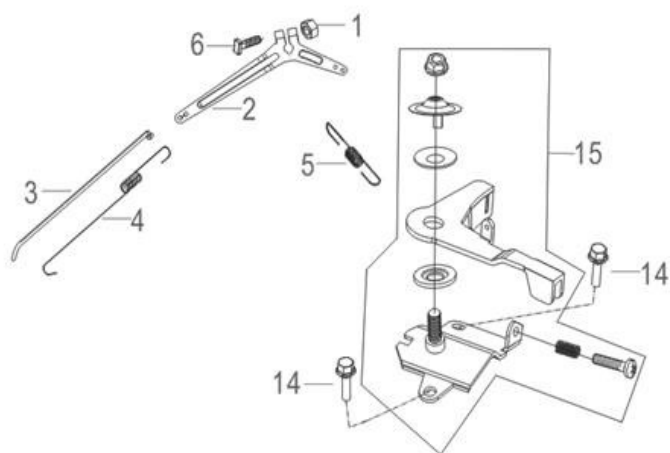

CONTROL ASSY, THROTTLE			
NO	ART	NAME	QTY
1	U100-00057	NUT	1
2	U080-00041	SUPPORT SUBASSEMBLY, GOVERNOR	1
3	U080-00042	ROD, GOVERNEOR	1
4	U100-00077	SPRING, THROTTLE VALVE RETURNING	1
5	U080-00043	SPRING, GOVERNOR	1
6	U210-00094	BOLT, GOVERNOR SUPPORT	1
7	U210-00054	BOLT	2
8	U080-00044	CONTROL ASSY, THROTTLE	1