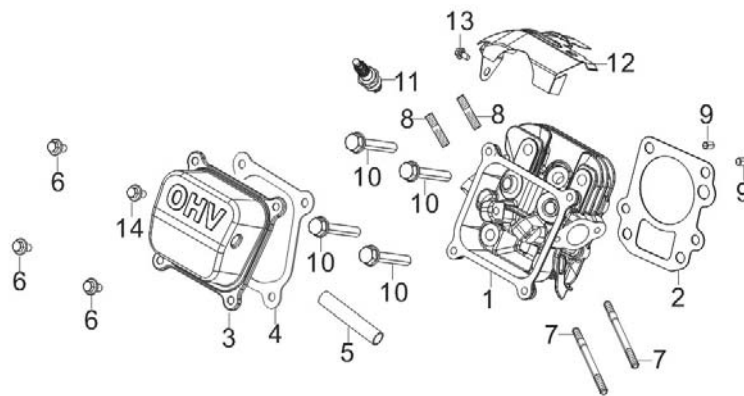

CRANKCASE. / GEAR ASSY, GOVERNOR.			
NO	ART	NAME	Q'TY
1	U100-00011	SEAL, OIL	1
2	U210-00015	BOLT, DRAIN PLUG	1
3	U210-00016	WASHER, FLAT	1
4	U080-00001	CRANKCASE SUBASSEMBLY.	1
5	U080-00002	BEARING DEEP GROOVE BALL	1
6	U080-00003	GEAR ASSY, GOVERNOR	1
7	U080-00004	ARM, GOVERNOR	1
8	U210-00019	WASHER, FLAT	1
9	U210-00020	PIN	1
10	U080-00005	SEAL, OIL	1

COVER SUBASSEMBLY, CRANKCASE			
NO	NAME	NAME	Q'TY
1	U100-00011	SEAL, OIL	1
2	U100-00018	COVER,	1
3	U080-00007	BEARING, DEEP GROOVE BALL	1
4	U080-00008	GASKET, CRANKCASE	1
5	U100-00021	PIN	2
6	U100-00022	DIPSTICK SUBASSEMBLY, OIL	1
7	U100-00023	BOLT	6

HEAD SUBASSEMBLY, CYLINDER / PLUG,SPARK			
NO	ART	NAME	Q'TY
1	U080-00009	HEAD SUBASSEMBLY, CYLINDER	1
2	U080-00010	GASKET, CYLINDER HEAD	1
3	U080-00011	COVER SUBASSEMBLY, CYLINDER HEAD	1
4	U080-00012	GASKET, CYLINDER HEAD COVER	1
5	U080-00013	TUBE, BREATHER	1
6	U210-00005	BOLT	3
7	U100-00006	BOLT	2
8	U210-00007	BOLT	2
9	U100-00007	PIN	2
10	U100-00008	BOLT, CYLINDER HEAD	4
11	U080-00014	PLUG, SPARK	1
12	U080-00015	SHROUD, CYLINDER BODY	1
13	U210-00060	BOLT	1
14	U210-00108	BOLT	1

ROD,CRANKSHAFT CONNECTING			
NO	ART	NAME	Q'TY
1	U080-00016	CRANKSHAFT ASSY.	1

RING SET,OIL / ROD,CRANKSHAFT CONNECTING			
NO	ART	NAME	Q'TY
1	U080-00017	RING ASSY, PISTON	1
2	U080-00018	CLIP, PISTON PIN	2
3	U080-00019	PISTON	1
4	U080-00020	PIN, PISTON	1
5	U080-00021	ROD, CONNECTING	1