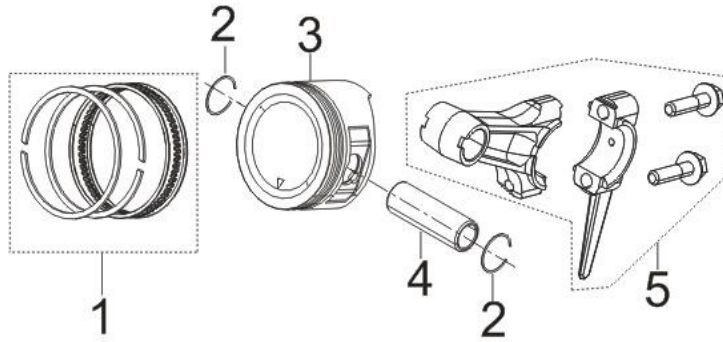

CRANKCASE. / GEAR ASSY, GOVERNOR.			
NO	ART	NAME	Q'TY
1	U100-00011	SEAL, OIL	1
2	U210-00015	BOLT, DRAIN PLUG	1
3	U210-00016	WASHER, FLAT	1
4	U080-00001	CRANKCASE SUBASSEMBLY.	1
5	U080-00002	BEARING DEEP GROOVE BALL	1
6	U080-00003	GEAR ASSY, GOVERNOR	1
7	U080-00004	ARM, GOVERNOR	1
8	U210-00019	WASHER, FLAT	1
9	U210-00020	PIN	1
10	U080-00005	SEAL, OIL	1

COVER SUBASSEMBLY, CRANKCASE			
NO	NAME	NAME	Q'TY
1	U100-00011	SEAL, OIL	1
2	U100-00018	COVER,	1
3	U080-00007	BEARING, DEEP GROOVE BALL	1
4	U080-00008	GASKET, CRANKCASE	1
5	U100-00021	PIN	2
6	U100-00022	DIPSTICK SUBASSEMBLY, OIL	1
7	U100-00023	BOLT	6

HEAD SUBASSEMBLY, CYLINDER / PLUG,SPARK			
NO	ART	NAME	Q'TY
1	U080-00009	HEAD SUBASSEMBLY, CYLINDER	1
2	U080-00010	GASKET, CYLINDER HEAD	1
3	U080-00011	COVER SUBASSEMBLY, CYLINDER HEAD	1
4	U080-00012	GASKET, CYLINDER HEAD COVER	1
5	U080-00013	TUBE, BREATHER	1
6	U210-00005	BOLT	3
7	U100-00006	BOLT	2
8	U210-00007	BOLT	2
9	U100-00007	PIN	2
10	U100-00008	BOLT, CYLINDER HEAD	4
11	U080-00014	PLUG, SPARK	1
12	U080-00015	SHROUD, CYLINDER BODY	1
13	U210-00060	BOLT	1
14	U210-00108	BOLT	1

ROD,CRANKSHAFT CONNECTING			
NO	ART	NAME	Q'TY
1	U080-00016	CRANKSHAFT ASSY.	1

RING SET,OIL / ROD,CRANKSHAFT CONNECTING			
NO	ART	NAME	Q'TY
1	U080-00017	RING ASSY, PISTON	1
2	U080-00018	CLIP, PISTON PIN	2
3	U080-00019	PISTON	1
4	U080-00020	PIN, PISTON	1
5	U080-00021	ROD, CONNECTING	1