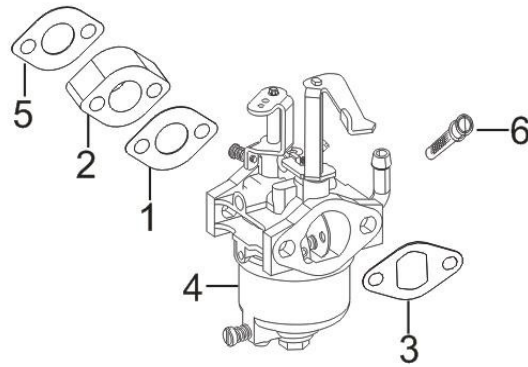

CARBURETOR ASSY.			
NO	ART	NAME	Q'TY
1	U100-00050	GASKET, CARBURETOR	1
2	U080-00034	PLATE, CARBURETOR INSULATOR	1
3	U100-00052	GASKET, AIR CLEANER	1
4	U080-00035	CARBURETOR ASSY.	1
5	U080-00036	GASKET, INLET	1
6	U080-00037	STRAINER, FUEL	1