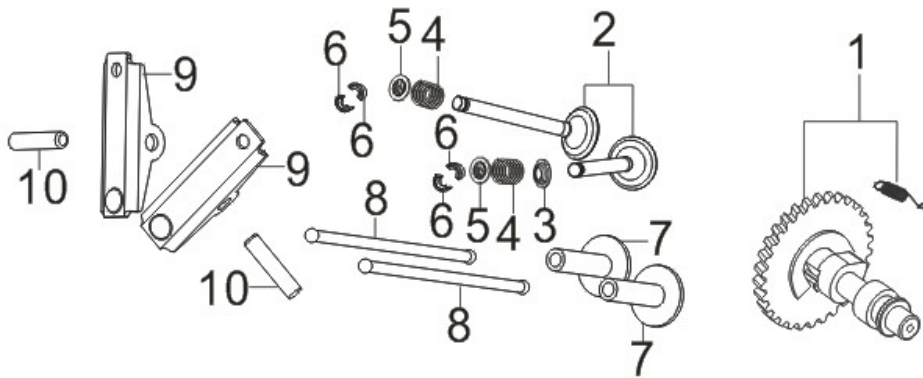

CRANKCASE. / GEAR ASSY, GOVERNOR.			
NO	ART	NAME	Q'TY
1	U100-00011	SEAL, OIL	1
2	U210-00015	BOLT, DRAIN PLUG	1
3	U210-00016	WASHER, FLAT	1
4	U080-00001	CRANKCASE SUBASSEMBLY.	1
5	U080-00002	BEARING DEEP GROOVE BALL	1
6	U080-00003	GEAR ASSY, GOVERNOR	1
7	U080-00004	ARM, GOVERNOR	1
8	U210-00019	WASHER, FLAT	1
9	U210-00020	PIN	1
10	U080-00005	SEAL, OIL	1

COVER SUBASSEMBLY, CRANKCASE			
NO	NAME	NAME	Q'TY
1	U100-00011	SEAL, OIL	1
2	U100-00018	COVER,	1
3	U080-00007	BEARING, DEEP GROOVE BALL	1
4	U080-00008	GASKET, CRANKCASE	1
5	U100-00021	PIN	2
6	U100-00022	DIPSTICK SUBASSEMBLY, OIL	1
7	U100-00023	BOLT	6

HEAD SUBASSEMBLY, CYLINDER / PLUG,SPARK			
NO	ART	NAME	Q'TY
1	U080-00009	HEAD SUBASSEMBLY, CYLINDER	1
2	U080-00010	GASKET, CYLINDER HEAD	1
3	U080-00011	COVER SUBASSEMBLY, CYLINDER HEAD	1
4	U080-00012	GASKET, CYLINDER HEAD COVER	1
5	U080-00013	TUBE, BREATHER	1
6	U210-00005	BOLT	3
7	U100-00006	BOLT	2
8	U210-00007	BOLT	2
9	U100-00007	PIN	2
10	U100-00008	BOLT, CYLINDER HEAD	4
11	U080-00014	PLUG, SPARK	1
12	U080-00015	SHROUD, CYLINDER BODY	1
13	U210-00060	BOLT	1
14	U210-00108	BOLT	1

ROD,CRANKSHAFT CONNECTING			
NO	ART	NAME	Q'TY
1	U080-00016	CRANKSHAFT ASSY.	1

RING SET,OIL / ROD,CRANKSHAFT CONNECTING			
NO	ART	NAME	Q'TY
1	U080-00017	RING ASSY, PISTON	1
2	U080-00018	CLIP, PISTON PIN	2
3	U080-00019	PISTON	1
4	U080-00020	PIN, PISTON	1
5	U080-00021	ROD, CONNECTING	1