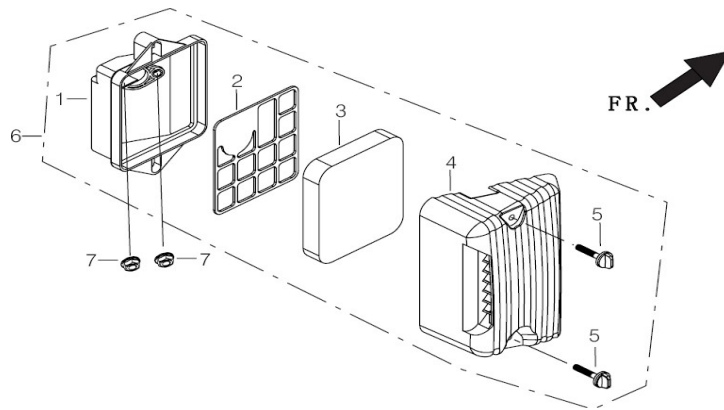

CLEANER, AIR

NO	ART	NAME	Q'TY
F01-3	U100-00054	AIR CLEANER ELEMENT	1
F01-5	U100-00055	SCREW	2
F01-6	U100-00056	AIR CLEANER ASSEMBLY	1
	U100-00057	NUT	2